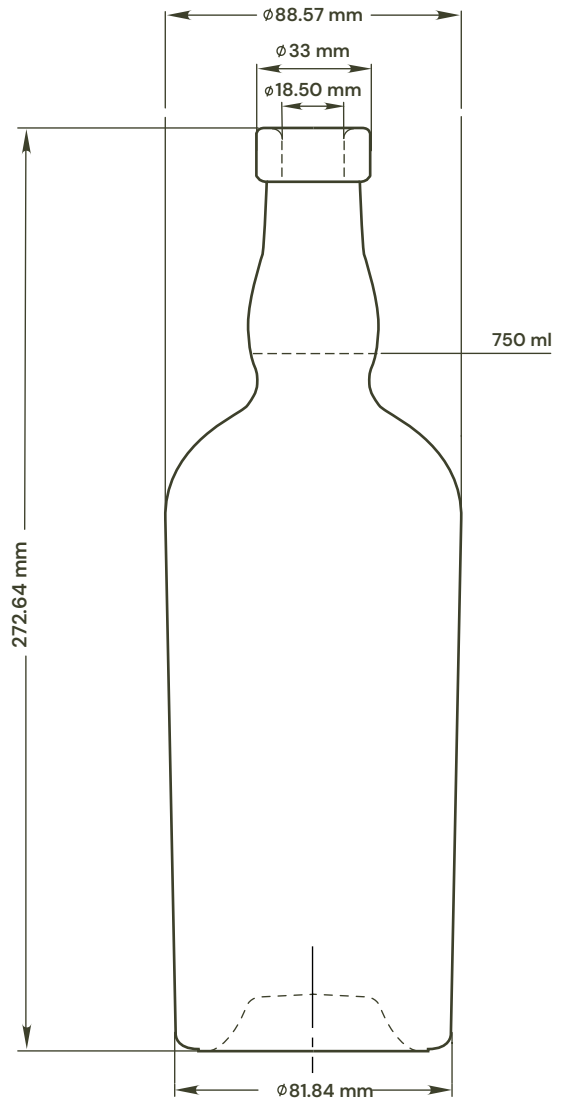

DASYLIRION

750 ml

ETERNO
GLASS

TECHNICAL DATA

Weight	720 gr
Total Height	272.64 mm
Body Diameter	$\varnothing 88.57$ mm
Inner Mouth Diameter	18.50 mm
Filling Line	750 ml
Quantity per pallet	924 bottles

100% Post-Consumer Recycled Glass